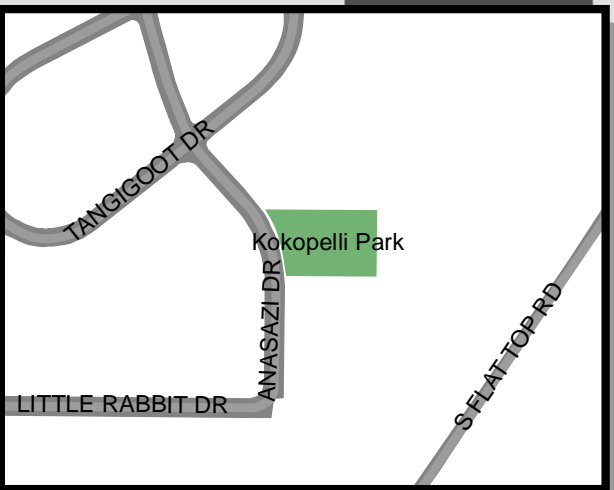

ANASAZI DR

Kokopelli Park

EVENT:

KEY
PG = Play Ground