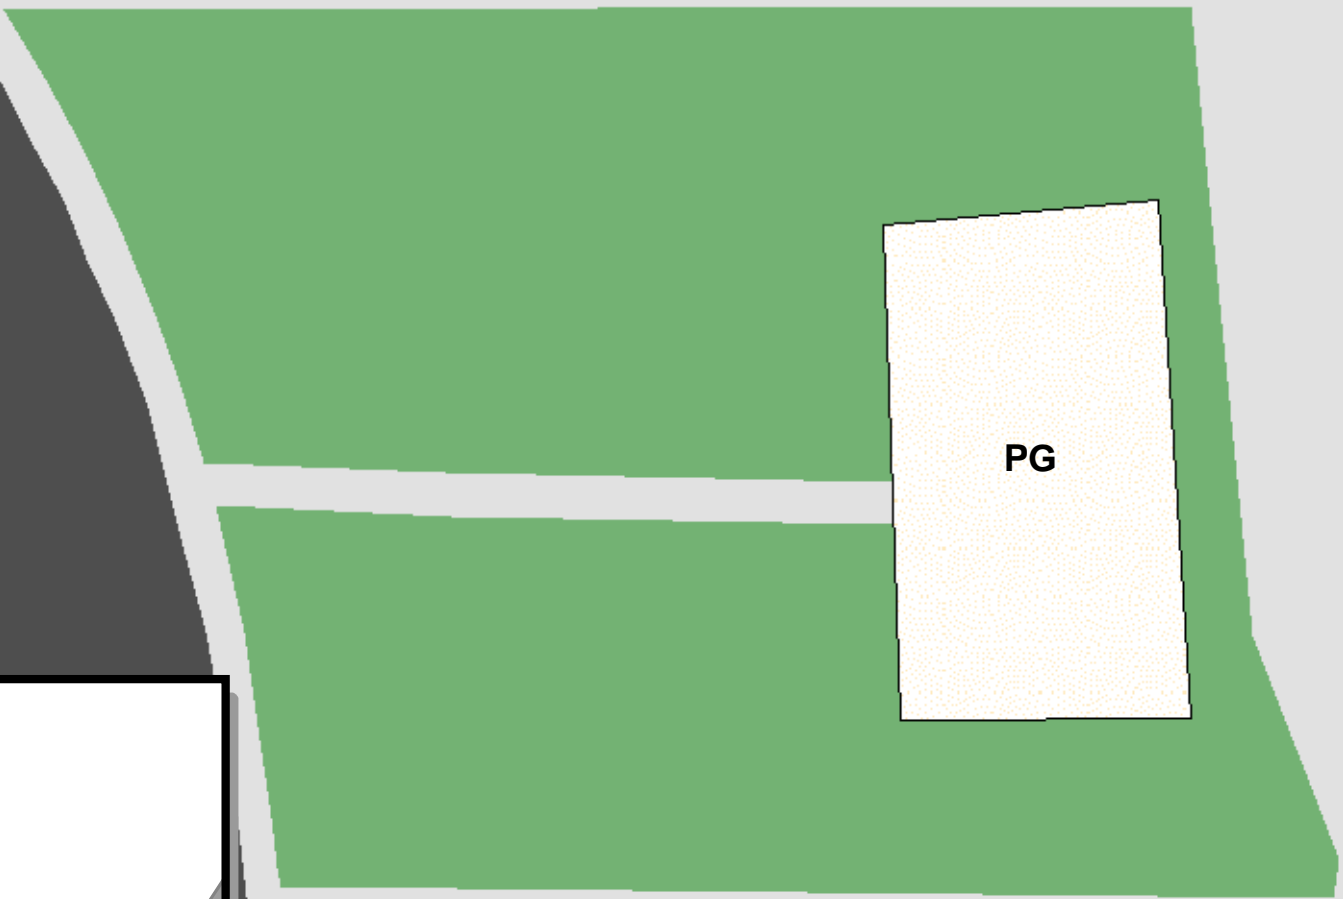

ANASAZI DR

Kokopelli Park

EVENT:

KEY
PG = Play Ground