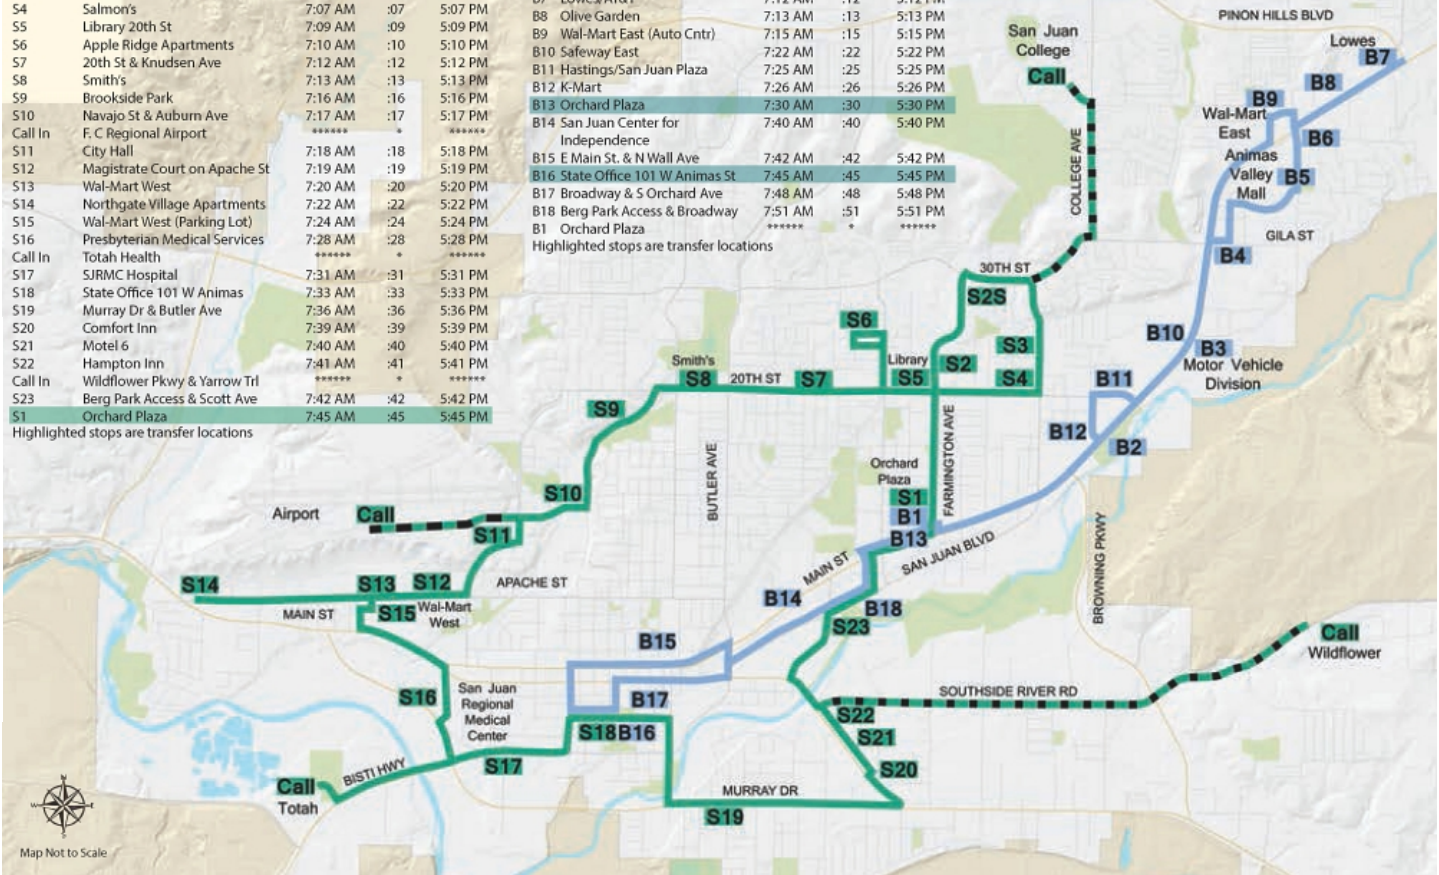

Highlighted stops are transfer locations

HOURS OF SERVICE

- Fixed Farmington Routes
  Monday - Friday, 7:00 AM to 6:00 PM
- Fixed Farmington Saturday Routes
  Saturday, 7:00 AM to 5:55 PM
- Regional Routes
  Monday - Saturday, 6:25 AM to 6:30 PM
- Paratransit Schedule
  Monday - Saturday, 7:00 AM to 6:00 PM
- Dial-A-Ride Services
  Monday - Saturday, call for availability

HOLIDAYS:

New Years Day, Martin Luther King Day, Memorial Day, Fourth of July, Labor Day, Thanksgiving Day, Christmas Day

FARES:

- $1 for One Way, In Town Only
- $2 for Regional Routes,
- Kids 10 and under are free
- 1/2 off fare with Student ID, Medicaid Card, Kids 11-17 years of age, or for Seniors Over 65
- $5 Dial-A-Ride Pick-Up Service

GENERAL INFORMATION

Call 505-325-3409 for questions regarding fares, Monthly passes, paratransit, and dial-a-ride reservations

TTY/TDD:

Please dial 711 and include the Red Apple Number of 505-325-3409