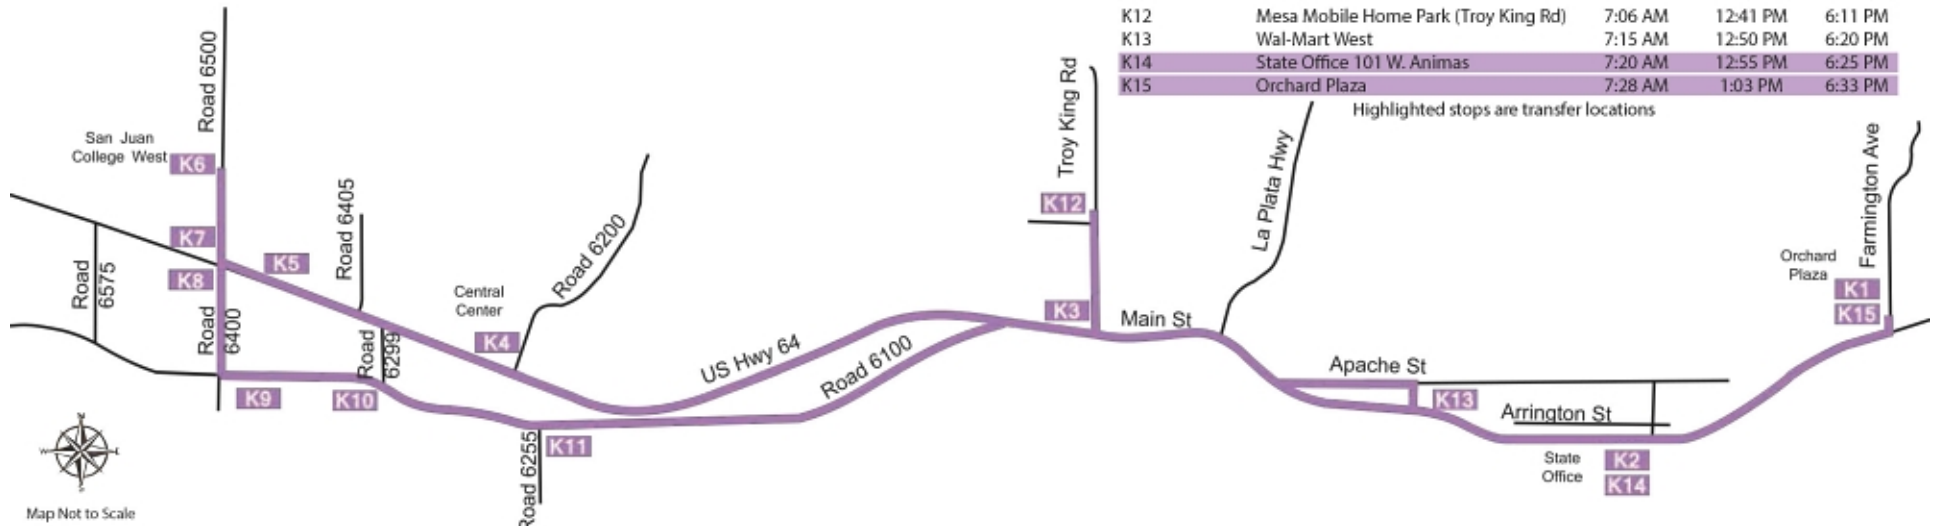

KIRTLAND

Monday - Saturday
6:25 am - 6:33 pm

STOP	LOCATION	FIRST BUS	SECOND BUS	LAST BUS
K1	Orchard Plaza	6:25 AM	12:00 PM	5:30 PM
K2	State Office 101 W. Animas	6:30 AM	12:05 PM	5:35 PM
K3	4300 W Main St (7-2-11 Troy King)	6:38 AM	12:13 PM	5:43 PM
K4	Road 6200	6:43 AM	12:18 PM	5:48 PM
K5	4208 U.S. 64 (Central Center)	6:45 AM	12:20 PM	5:50 PM
K6	San Juan College West	6:48 AM	12:23 PM	5:53 PM
K7	4190 U.S. 64 (7-2-11)	6:51 AM	12:26 PM	5:56 PM
K8	4191 U.S. 64 (Navajo Transit Point)	6:52 AM	12:27 PM	5:57 PM
K9	Road 6337 (LDS Church)	6:54 AM	12:29 PM	5:58 PM
K10	Road 6299	6:55 AM	12:30 PM	6:00 PM
K11	Road 6255	6:56 AM	12:31 PM	6:01 PM
K12	Mesa Mobile Home Park (Troy King Rd)	7:06 AM	12:41 PM	6:11 PM
K13	Wal-Mart West	7:15 AM	12:50 PM	6:20 PM
K14	State Office 101 W. Animas	7:20 AM	12:55 PM	6:25 PM
K15	Orchard Plaza	7:28 AM	1:03 PM	6:33 PM

Highlighted stops are transfer locations

HOLIDAYS:

New Years Day, Martin Luther King Day, Memorial Day, Fourth of July, Labor Day, Thanksgiving Day, Christmas Day

FARES:

\$1 for One Way, In Town Only
\$2 for Regional Routes,
Kids 10 and under are free
1/2 off fare with Student ID, Medicaid Card, Kids
11-17 years of age, or for Seniors Over 65
\$5 Dial-A-Ride Pick-Up Service

HOURS OF SERVICE

Fixed Farmington Routes
Monday - Friday, 7:00 AM to 6:00 PM
Fixed Farmington Saturday Routes
Saturday, 7:00 AM to 5:55 PM
Regional Routes
Monday - Saturday, 6:25 AM to 6:30 PM
Paratransit Schedule
Monday - Saturday, 7:00 AM to 6:00 PM
Dial-A-Ride Services
Monday - Saturday, call for availability

GENERAL INFORMATION

Call 505-325-3409 for questions regarding fares, Monthly passes, paratransit, and dial-a-ride reservations

TTY/TDD:

Please dial 711 and include the Red Apple Number of 505-325-3409