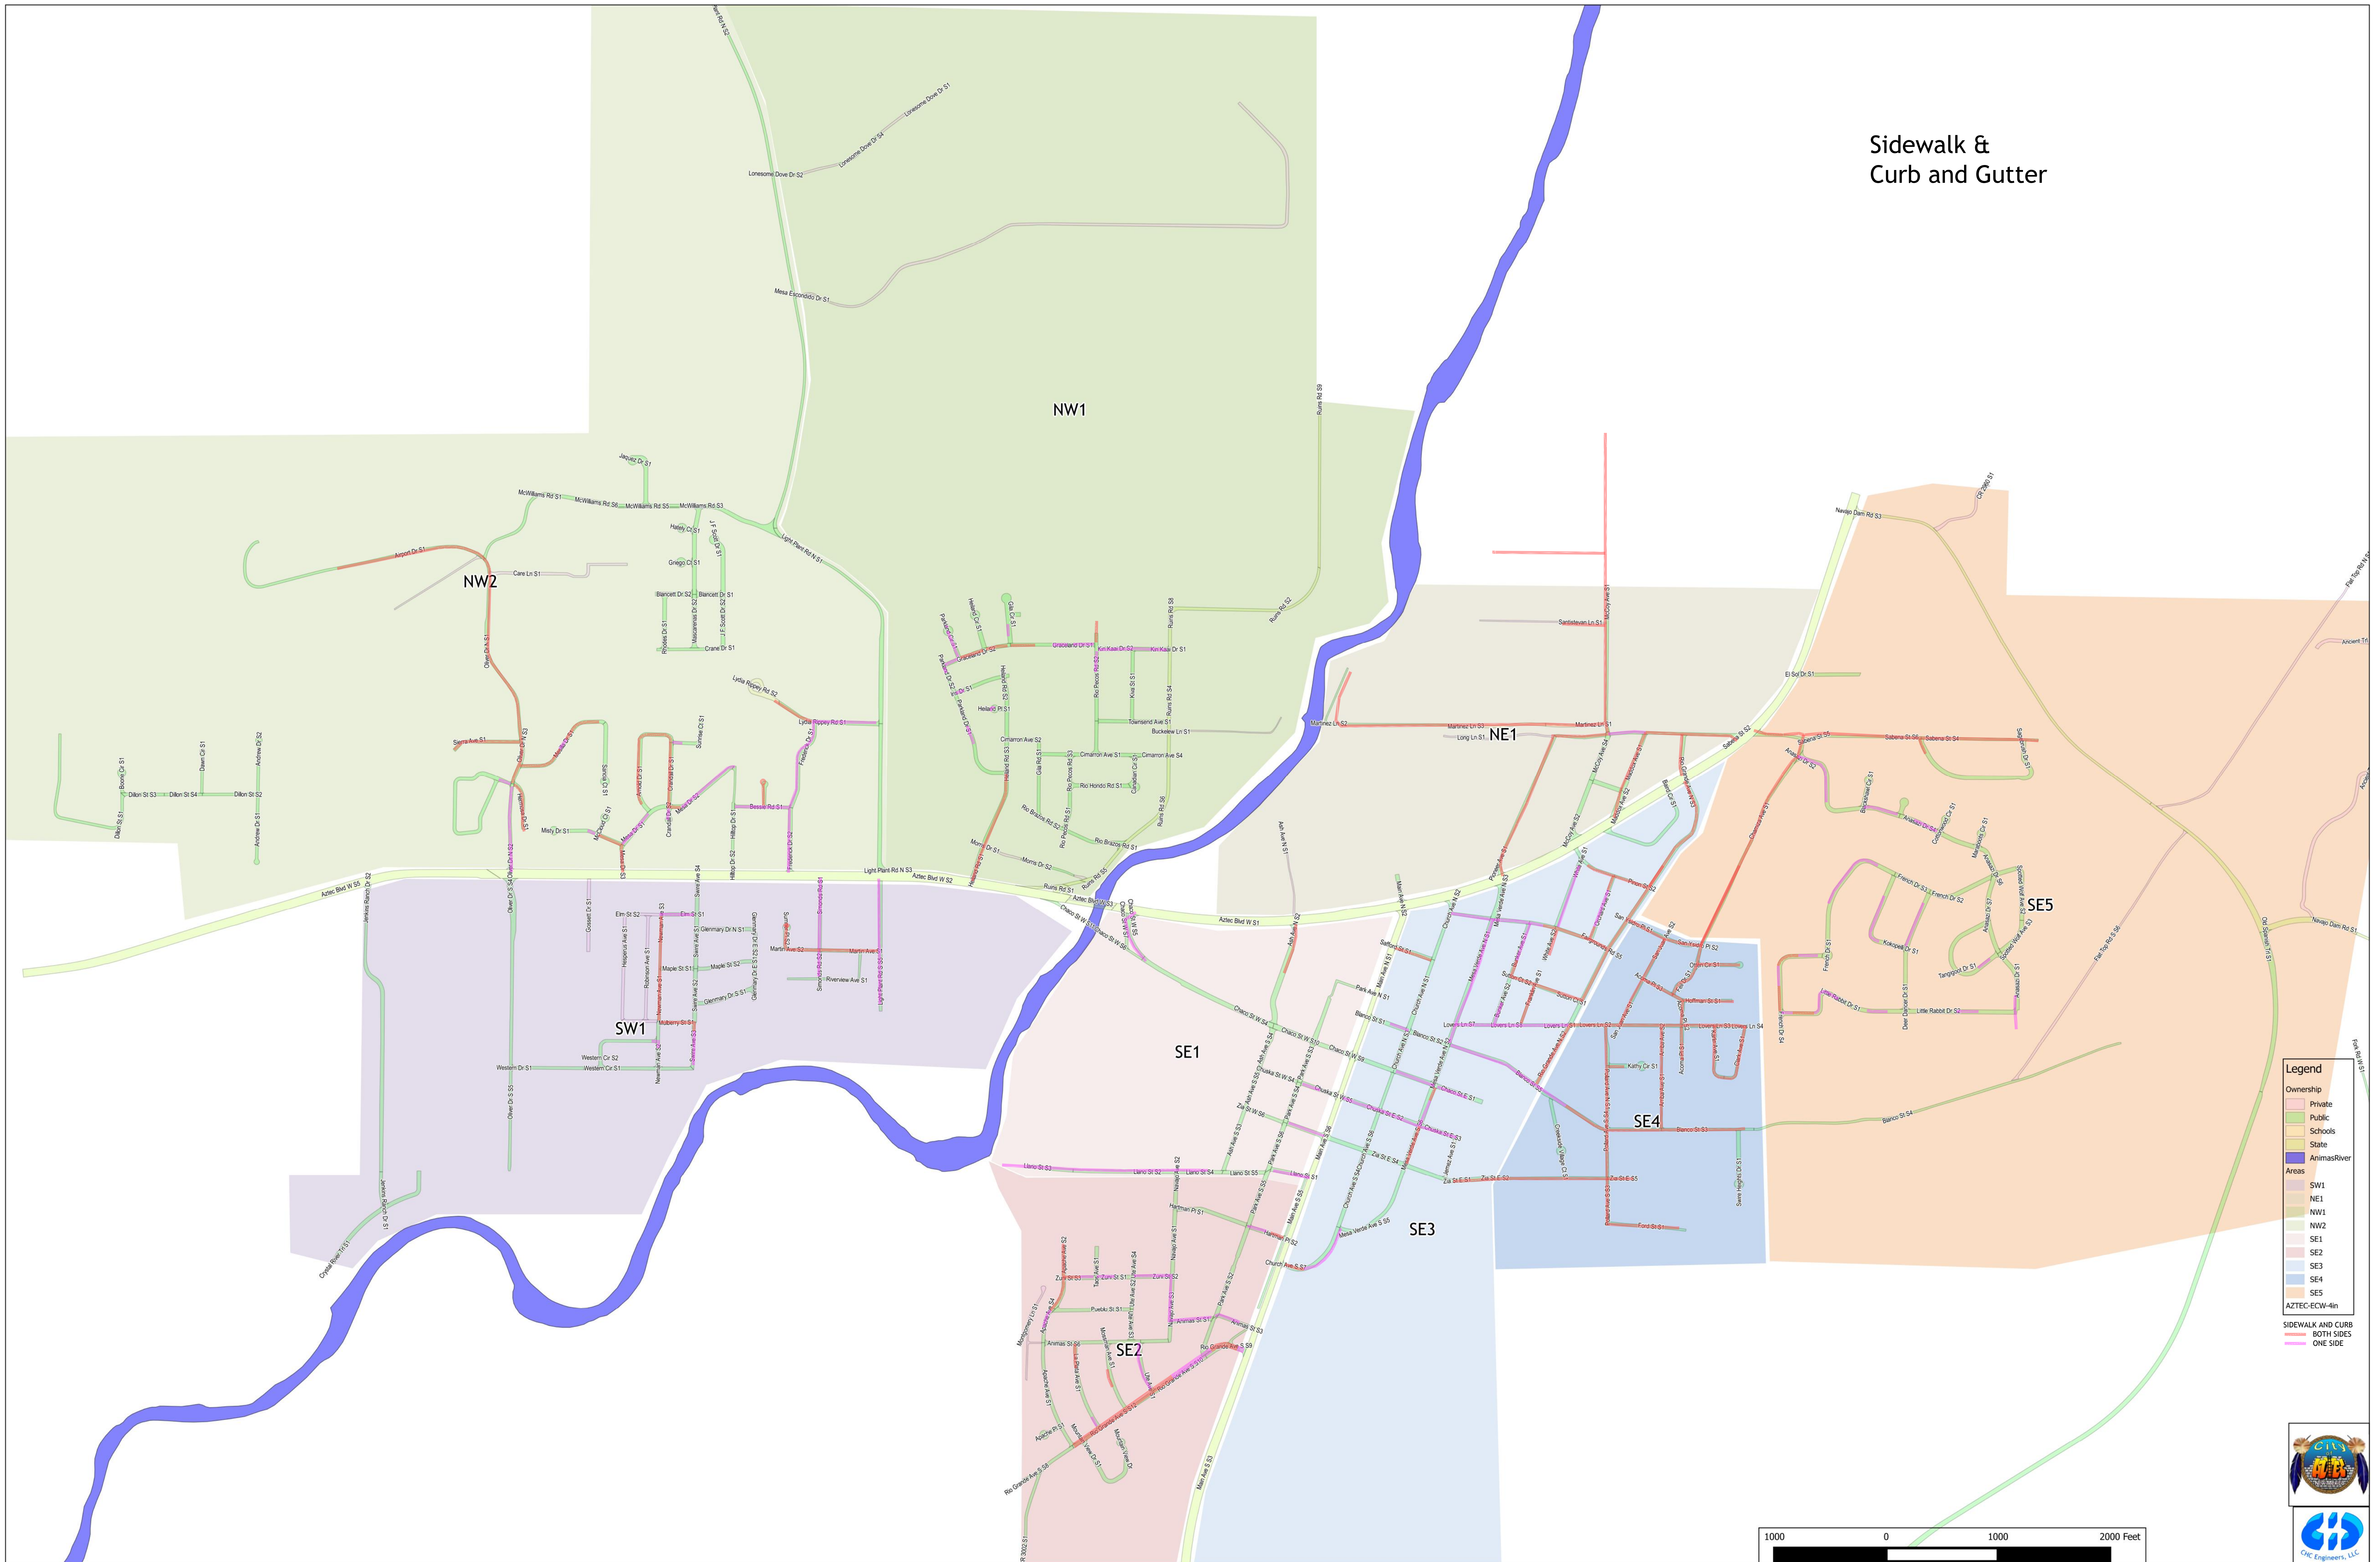

# Sidewalk & Curb and Gutter

**Legend**

- Ownership
  - Private
  - Public
  - Schools
  - State
- Areas
  - AnimasRiver
- Areas
  - SW1
  - NE1
  - NW1
  - NW2
  - SE1
  - SE2
  - SE3
  - SE4
  - SE5
- AZTEC-ECW-4in
  - SIDEWALK AND CURB BOTH SIDES
  - ONE SIDE